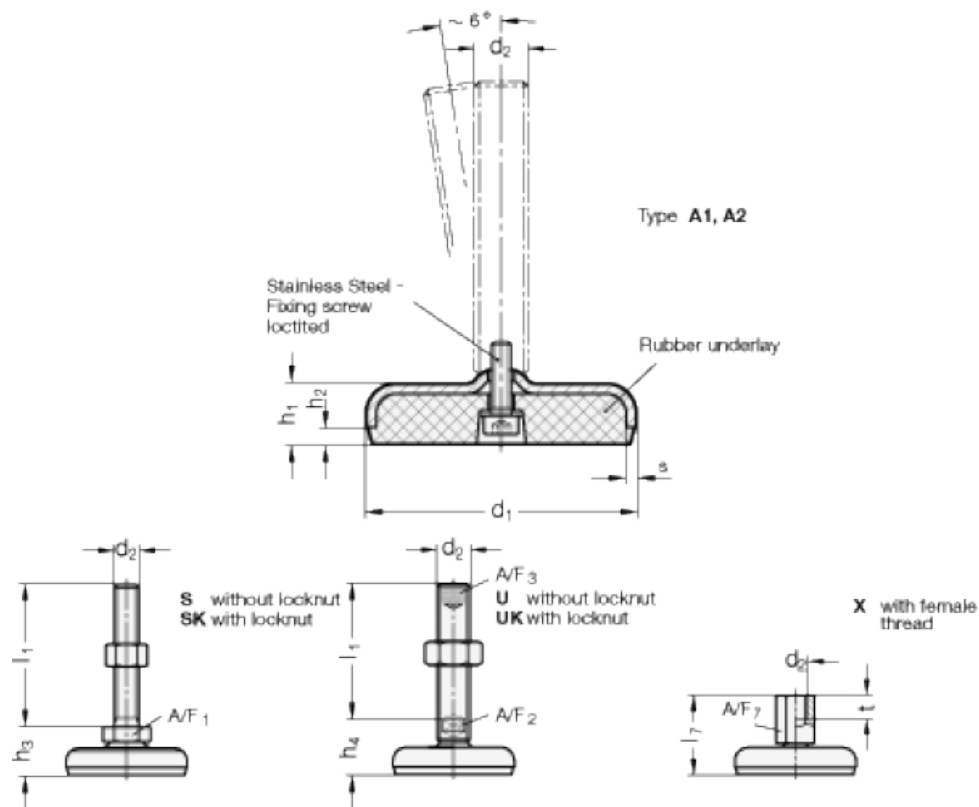

# Data Sheet

Article number: 2030120M20100A2UK

Description: E+G levelling foot  
GN 30-120-M20-100-A2-UK

Note: UK With nut, Hexagon socket at the top, Wrench flat at the bottom

## Measures

A/F2 = 15

s = 4

A/F3 = 10

d1 = 120

d2 = M20

h1 = 22

h2 = 6

h4 = 39

l1 = 100